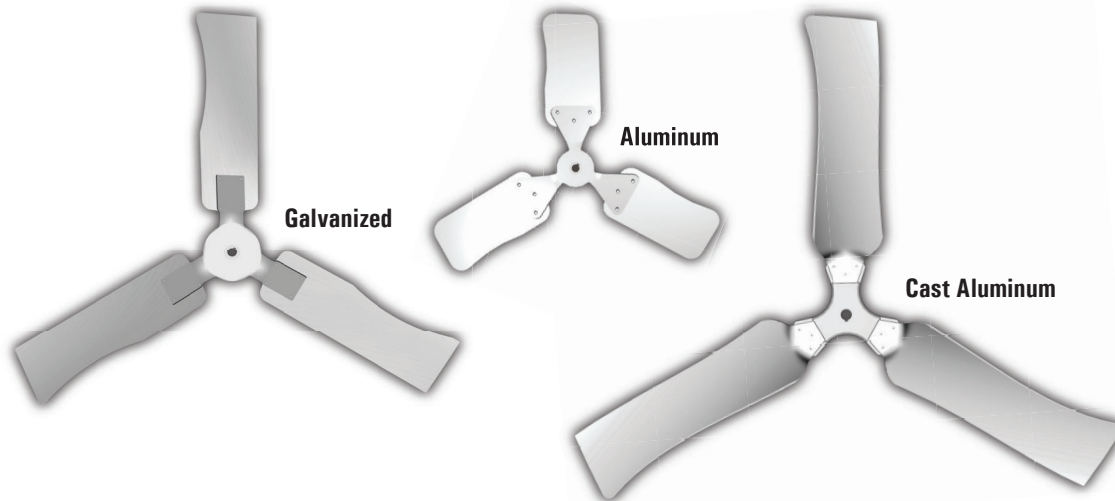

Replacement Props with Metal Fan Blades

REPLACEMENT FAN PARTS

| Part# | Bore Size | Fan Size | # of Blades | Rotation | Material | Drive |
|------------------|-----------|----------|-------------|----------|----------|--------|
| 10" Props | | | | | | |
| VRB10ESA-P | 8MM | 10" | 3 | CW | Alm | Direct |
| 12" Props | | | | | | |
| VRB12A-P | 1/2" | 12" | 3 | CW | Alm | Direct |
| VRB12AS-P | 3/8" | 12" | 3 | CW | Alm | Direct |
| VRB12ES-P | 1/2" | 12" | 3 | CW | Alm | Direct |
| 16" Props | | | | | | |
| VFT130136-P | 1/2" | 16" | 3 | CW | Alm | Direct |
| VRB16AS-P | 1/2" | 16" | 3 | CW | Alm | Direct |
| VRB16ESUL-P | 3/8" | 16" | 3 | CW | Alm | Direct |
| 18" Props | | | | | | |
| VRB18A-P | 1/2" | 18" | 3 | CW | Alm | Direct |
| VRB18A8-8-P | 8mm | 18" | 3 | CW | Alm | Direct |
| 20" Props | | | | | | |
| VFT130137-P | 1/2" | 20" | 3 | CW | Alm | Direct |
| VRB203-P | 1/2" | 20" | 3 | CW | Alm | Direct |
| VRB20A-P | 1/2" | 20" | 3 | CW | Alm | Direct |
| VRB20A-5816-P | 5/8" | 20" | 3 | CW | Alm | Direct |
| VRB20B-P | 5/8" | 20" | 3 | CW | Alm | Direct |
| VRB20C-P | 5/8" | 20" | 3 | CW | Alm | Direct |
| VRB20ESUL-14-P | 3/8" | 20" | 3 | CW | Alm | Direct |
| 24" Props | | | | | | |
| VRB24A-P | 5/8" | 24" | 3 | CW | Alm | Direct |
| VRBP24A-17-P | 1/2" | 24" | 3 | CW | Alm | Direct |
| VRB24ESUL-P | 3/8" | 24" | 3 | CW | Alm | Direct |
| VRB24G-P | 1/2" | 24" | 3 | CW | Glv | Direct |
| VRB24G4058-P | 5/8" | 24" | 3 | CW | Gva | Direct |
| 25" Props | | | | | | |
| VRB25A-P | 5/8" | 25" | 3 | CW | Alm | Direct |
| 30" Props | | | | | | |
| VRB30B-P | 5/8" | 30" | 3 | CW | Alm | Direct |
| VRBP30A-P | 1/2" | 30" | 3 | CW | Alm | Direct |
| VRB30D-P | 5/8" | 30" | 3 | CW | Alm | Direct |
| VRB30E-P | 5/8" | 30" | 3 | CW | Alm | Direct |