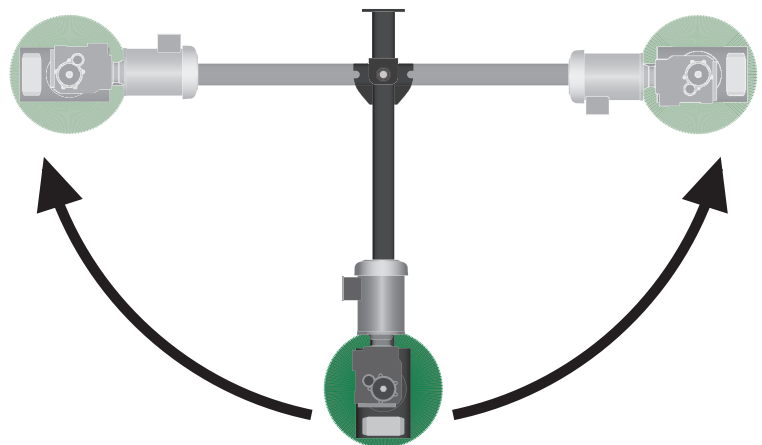

## Smart Features

- Energy saving motion and thermal sensor triggers auto start and auto stop
- To ensure long bristle life and even wear, each time brush is activated it switches rotation direction
- 15 minute run time to prevent one cow from hogging the brush
- Built-in safety feature senses resistance and automatically reverses brush direction to allow for quick and safe release
- Thermal overload protected

All of which make for a healthier and happier cow.

**A happy, healthy cow is a better producing cow.**

Top View of Swing Away Mount

Release pin lock and swing brush 90° in either direction to allow for unhindered access by machinery.

## Brush Features

- Over 44" of brush height to reach areas that many other brushes miss
- For increased coverage, relief, and stimulation the hourglass shaped brush conforms to the shape of the cow giving more top to bottom brush contact
- Durable poly bristles are stiff and tightly packed for long life and continuous, comfortable, and therapeutic use
- Universal joint allows the brush to swing freely with 360° rotation
- Corrosion-resistant, stainless-steel brush shaft