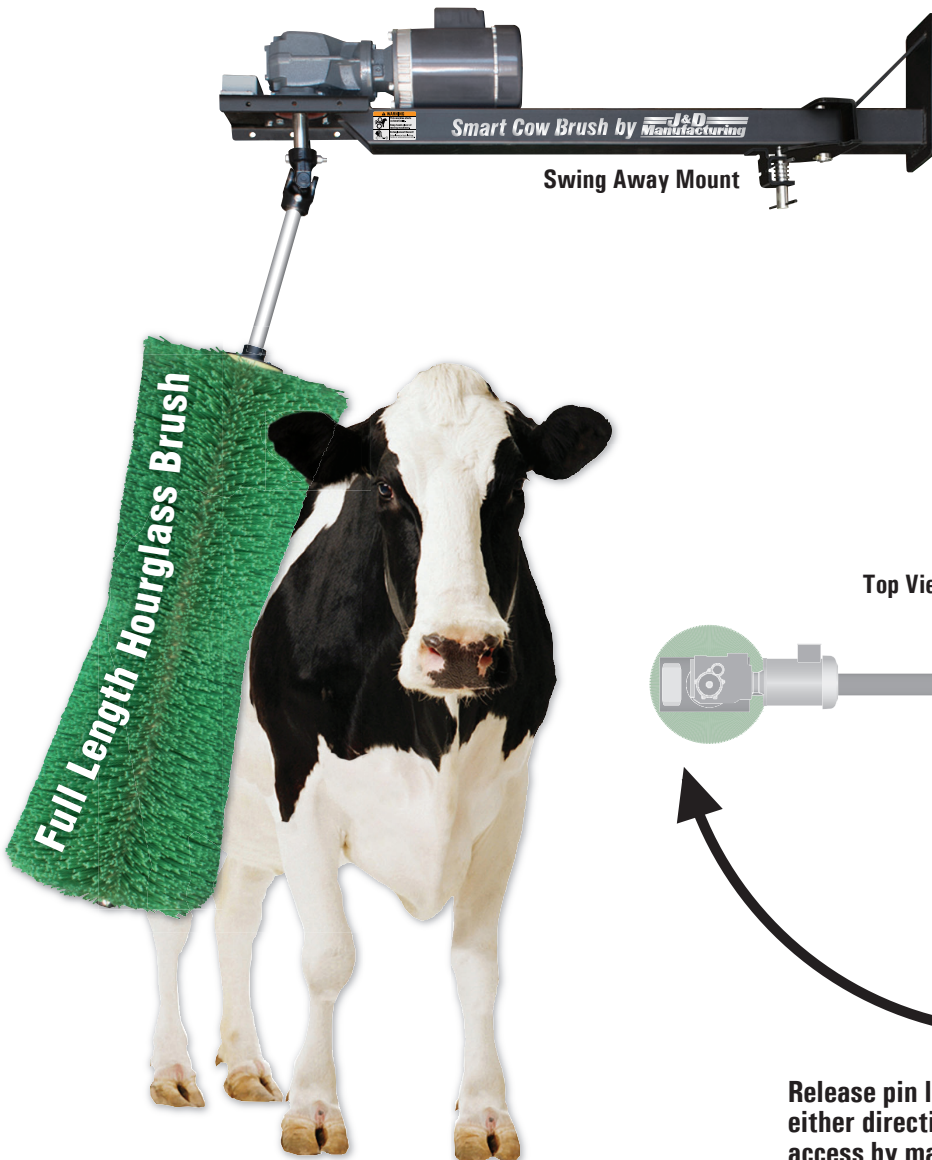

# Smart Cow Brush

J&D's Smart Cow Brush is a valuable and efficient tool for increasing cow health, happiness, and production. With its large curved brush and stimulating poly bristles, J&D's Smart Cow Brush has your cows comfort covered.

## Smart Features

- Energy saving motion and thermal sensor triggers auto start and auto stop
- To ensure long bristle life and even wear, each time brush is activated it switches rotation direction
- 15 minute run time to prevent one cow from hogging the brush
- Built-in safety feature senses resistance and automatically reverses brush direction to allow for quick and safe release
- Thermal overload protected

**Highly Recommended by Veterinarians**

Automated cow brushes do more than just scratch an itch they also.

- increase circulation
- remove
  - filth
  - parasites
- decrease
  - boredom
  - stress
  - abnormal behaviors

All of which make for a healthier and happier cow.

**A happy, healthy cow is a better producing cow.**

Top View of Swing Away Mount

Release pin lock and swing brush 90° in either direction to allow for unhindered access by machinery.