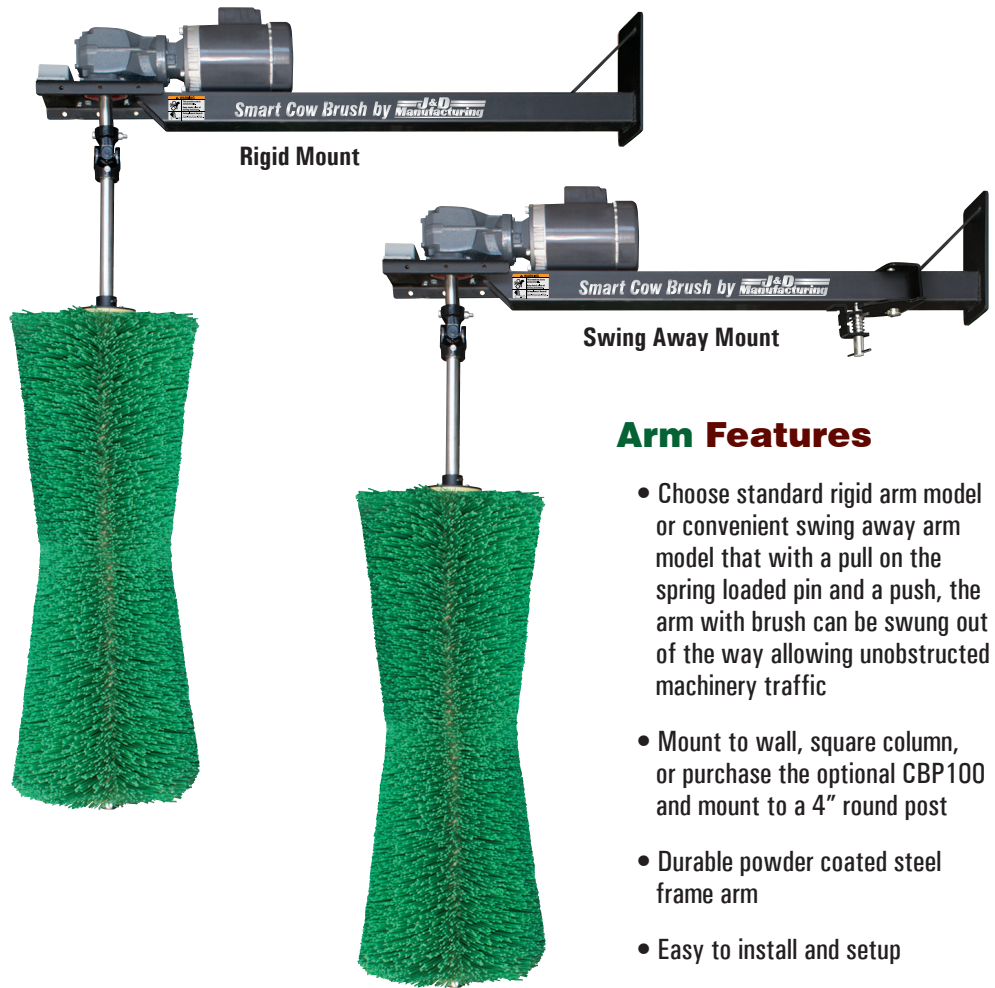

Motor Features

- Powerful ¾ HP fan cooled motor for extending motor life
- Dual voltage (115V or 230V single-phase)
- Covered by a **One Year Warranty**

Arm Features

- Choose standard rigid arm model or convenient swing away arm model that with a pull on the spring loaded pin and a push, the arm with brush can be swung out of the way allowing unobstructed machinery traffic
- Mount to wall, square column, or purchase the optional CBP100 and mount to a 4" round post
- Durable powder coated steel frame arm
- Easy to install and setup

Part#	Description	HP	Volts	Amps	Hz^v	Ph	RPM
Rigid Mount							
CBR1000	Rigid Mount, Smart Cow Brush, with Control	¾	115/230	11.4/5.7	60	1	56
CBR1000-4	Smart Cow Brush with Rigid Mount, Pallet of 4						
Swing Away Mount							
CBS1000	Swing Away Mount, Smart Cow Brush, with Control	¾	115/230	11.4/5.7	60	1	56
CBS1000-4	Smart Cow Brush with Swing Away Mount, Pallet of 4						
Accessories & Replacement Parts							
CBP100	4" Round Post Mount Kit, Smart Cow Brush						
CBB100	Replacement Brush Kit, Smart Cow Brush						

^v 50 Hz compatible models available contact J&D Manufacturing for more information
Rated for indoor use only. Not to be used with animals with long hair. Warranty for dairy cows use only. J&D recommends 50-60 cows per brush.